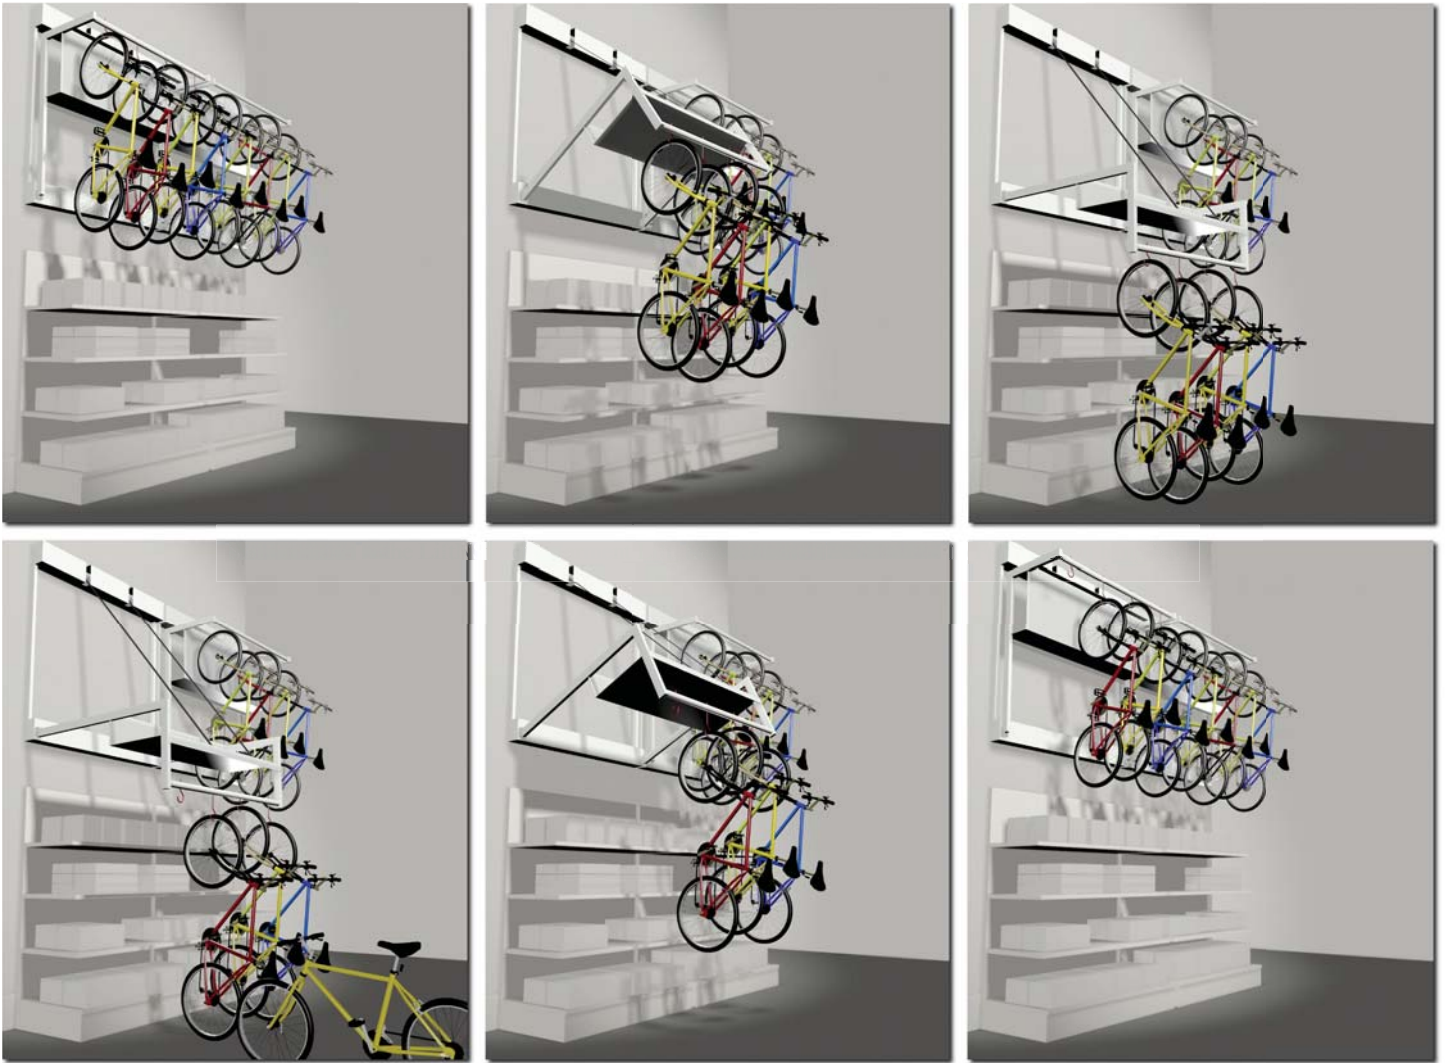

Bicycle Storage Made Easy

Shown above is the wall mount Bicycle Storage Unit holding 6 bikes, model TB-1001.

Why does wall mounted bike storage make sense?

1. Bicycles are light but they have big footprints and gobble up floor space quickly.
 2. Space for bikes on the sales floor is very limited.
 3. Every time a bike is moved it can get dinged or scraped.
 4. Climbing up a ladder to unhook a bike opens the door for mischief with dropped bikes and injuries.
 5. It easy for all employees to get bikes down safely, not just the big and strong.
 6. Every month you are paying for open wall space that could be used for optimal storage. Your overhead empty walls suddenly become very valuable.
- Every TiltNStore® Wall Mounted Bicycle Lift comes assembled and ready for immediate mounting.
 - It is simple to run a whole line of lifts along a wall, in fact you can run five lifts off of a single power supply.
 - All TiltNStore® Wall Mounted Bicycle Lifts do the same thing, they go up and down. They are simple, reliable and strong.
 - Because the bicycle lift is an 'electric appliance' not a 'building improvement', you will enjoy a nice tax break.
 - Every LiftNStore® Wall Mounted Bicycle Lift is made with pride in the United States of America.
 - Your satisfaction is guaranteed and we stand behind our lifts.