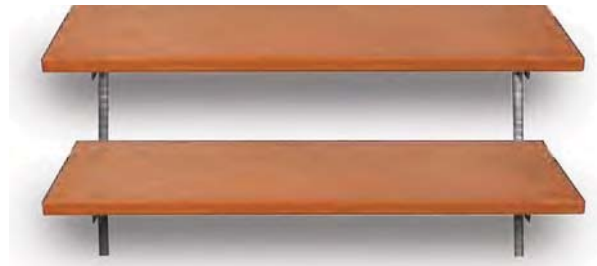

**Shelving**

Standard shelving for office environments has been part of our offering for 25+ years. We also supply standards and brackets from Sovella® and KV to deliver a complete turnkey solution.

SHLV6036 shown in wild cherry with 3MM edge and KV heavy duty brackets and standards. See page 109 for all standards and brackets.

.020 PVC Edge	HPL Edge	3MM PVC Edge	Top DxDL
SHLV3033	SHLV4033	SHLV6033	12"x24"
SHLV3034	SHLV4034	SHLV6034	12"x30"
SHLV3035	SHLV4035	SHLV6035	12"x36"
SHLV3036	SHLV4036	SHLV6036	12"x48"
SHLV3037	SHLV4037	SHLV6037	12"x60"
SHLV3038	SHLV4038	SHLV6038	12"x72"
SHLV3053	SHLV4053	SHLV6053	18"x24"
SHLV3054	SHLV4054	SHLV6054	18"x30"
SHLV3055	SHLV4055	SHLV6055	18"x36"
SHLV3056	SHLV4056	SHLV6056	18"x48"
SHLV3057	SHLV4057	SHLV6057	18"x60"
SHLV3058	SHLV4058	SHLV6058	18"x72"
SHLV3065	SHLV4065	SHLV6065	24"x24"
SHLV3066	SHLV4066	SHLV6066	24"x30"
SHLV3067	SHLV4067	SHLV6067	24"x36"
SHLV3069	SHLV4069	SHLV6069	24"x48"
SHLV3071	SHLV4071	SHLV6071	24"x60"
SHLV3072	SHLV4072	SHLV6072	24"x72"

.020 PVC Edge™

HPL Edge

3MM Edge

**Construction - GREENGUARD Certified**

Material: 1" particle core board with high pressure laminate on both sides

Finish: Standard, Wilsonart #60 laminates or thermal fused laminates (see page 106 for TFL standard colors)

Edge: .020 PVC, HPL or 3mm PVC edgebanding

**Optional**

Electro-static dissipative laminate

**Standard Laminate Color Options**

Bannister Oak	Wild Cherry	Fusion Maple	Grey Nebula
Black	White	Almond	Dove Grey
		Khaki Brown	